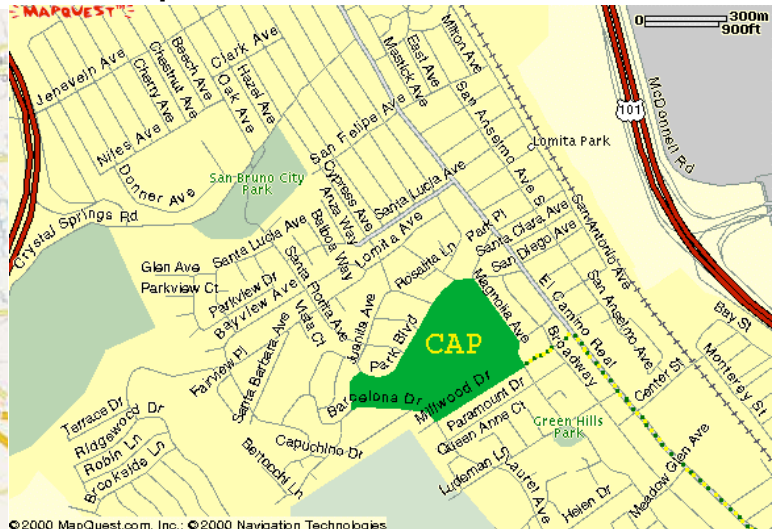

# Capuchino High School, Room D-4

1501 Magnolia Ave., San Bruno, CA 94066

<http://chs.smuhd.org/information/driving.htm>

## Area Map

## Local Map

### Going North on Hwy 280

Take the Millbrae AV exit right and turn left at Magnolia AV. Left at Millwood. Park in the main lot near the Administration building. See label on the school map.